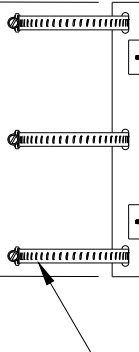

178mm [7in]

772mm [30.4in]

221mm [8.7in]

449mm [17.7in]

703mm [27.7in]

Mast Ø27mm [1.05in]  $\frac{3}{4}$ " NPT thread both ends

Gear clamps provided accommodate mounting pole up to Ø90mm [3.5in]

www.boltekalerts.com  
 info@boltek.com  
 +1 (905) 734-8045

PROJECT  
**SL-180-5**

TITLE  
**SL-180-5 Outdoor Stacklight**

APPROVED	SIZE	CODE	DWG NO	REV
CHECKED	A			
DRAWN Robert Boll 6/28/2022	SCALE	WEIGHT	SHEET 1/1	